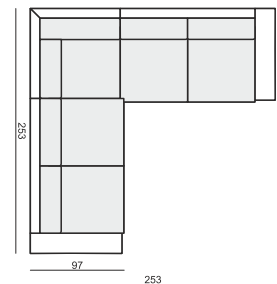

SET 4

2 SEATER LEFT + CORNER 90°
+ 2 SEATER RIGHT