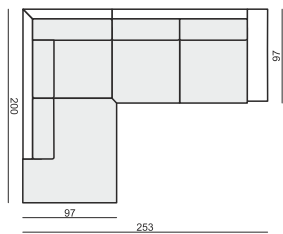

SET 2 LEFT (or RIGHT)

DIVAN LEFT (or RIGHT) + 2 SEATER RIGHT (or LEFT)