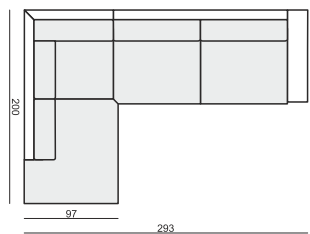

## CUSHION 40x40

## SET 1 LEFT (or RIGHT)

DIVAN LEFT (or RIGHT) + 3 SEATER RIGHT (or LEFT)