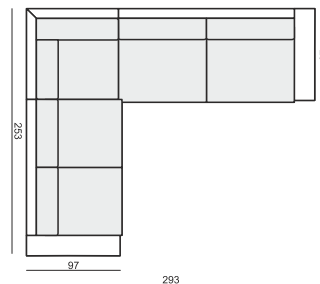

## SET 1 LEFT (or RIGHT)

DIVAN LEFT (or RIGHT) + 3 SEATER RIGHT (or LEFT)

## SET 2 LEFT (or RIGHT)

DIVAN LEFT (or RIGHT) + 2 SEATER RIGHT (or LEFT)

SITS reserves the right to change construction of products and components used due to improving durability of product and customer satisfaction without any further notice. Explicit  $\pm 2$  cm tolerance of all elements sizes.

## SET 3 LEFT (or RIGHT)

2 SEATER LEFT (or RIGHT) + CORNER 90°  
+ 3 SEATER RIGHT (or LEFT)