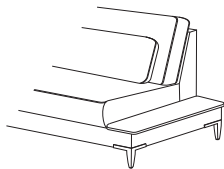

TITO

W x H x D
sitting height: 48

Passe Partout®

SITTING OPTIONS

1,5-seat
135x88x107

3-seat
194x88x107

3,5-seat
230x88x107

4-seat
272x88x107

1,5-seat with platform L*
135x88x107

3-seat with platform L*
194x88x107

3,5-seat with platform L*
230x88x107

4-seat with platform L*
272x88x107

1,5-seat with platform R*
135x88x107

3-seat with platform R*
194x88x107

3,5-seat with platform R*
230x88x107

4-seat with platform R*
272x88x107

Pouf 80x70
80x48x70

Pouf 100x70
100x48x70

*Choose

1,

Plate - oak
21x2x105

2,

OR

Arm table - oak
18x30x102

3,

OR

Arm table - oak + pillow A58R
18x30x102

Standard

Type: 367 (A1) 14x14.5x14
(aluminium, colours see feet)

Option