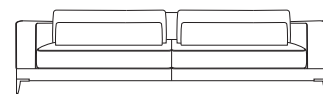

TITO

W x H x D
sitting height: 48

Passe Partout®

SITTING OPTIONS

1,5-seat
135x88x107

3-seat
194x88x107

3,5-seat
230x88x107

4-seat
272x88x107

1,5-seat with platform L*
135x88x107

3-seat with platform L*
194x88x107

3,5-seat with platform L*
230x88x107

4-seat with platform L*
272x88x107

1,5-seat with platform R*
135x88x107

3-seat with platform R*
194x88x107

3,5-seat with platform R*
230x88x107

4-seat with platform R*
272x88x107

Pouf 80x70
80x48x70

Pouf 100x70
100x48x70

*Choose

1,

Plate - oak
21x2x105

2,