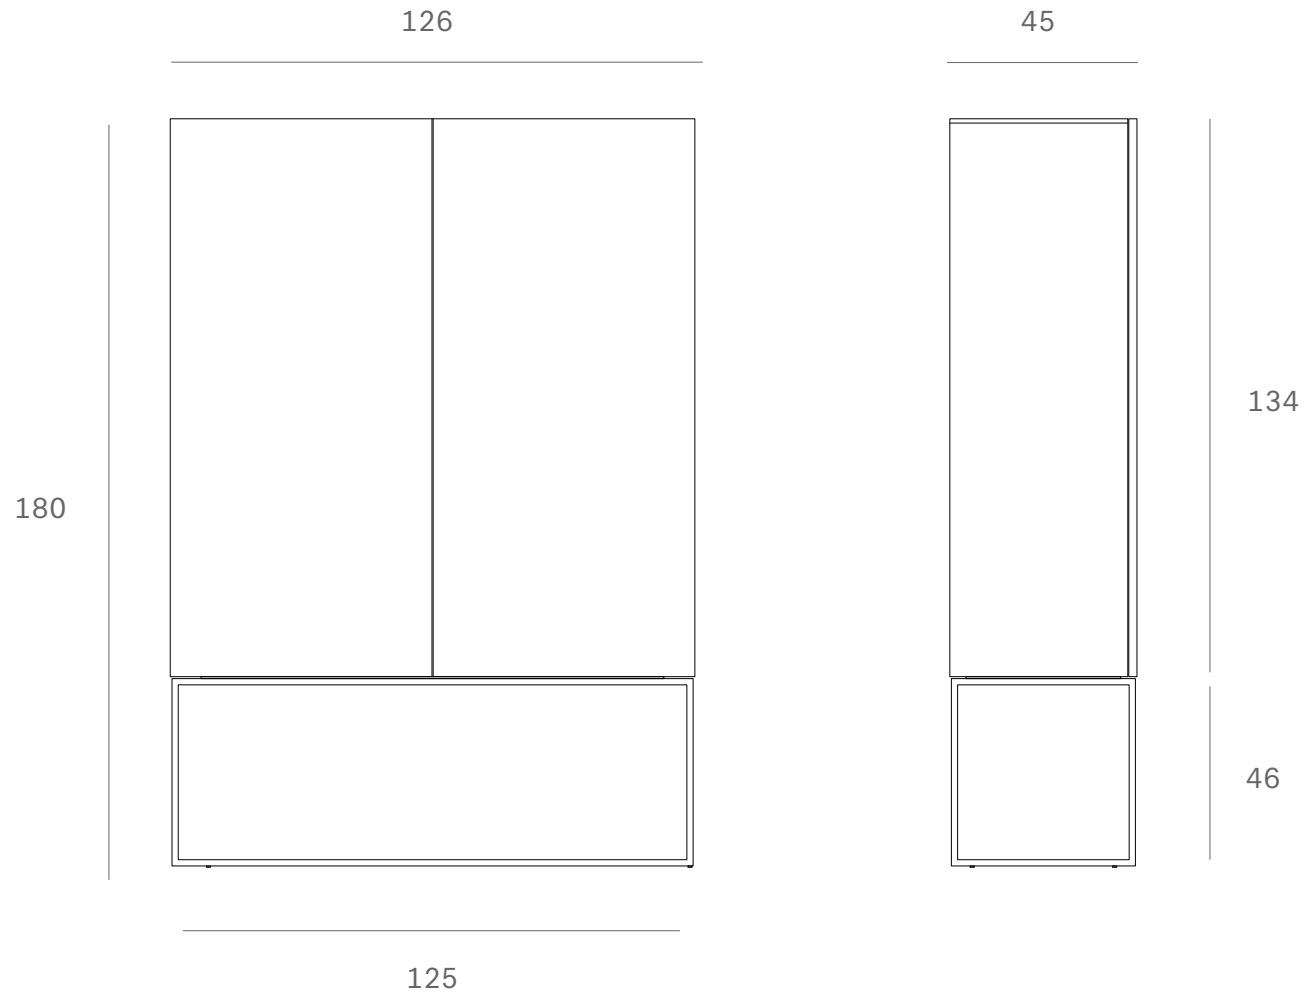

*Ethnicraft*

12184 - Teak Tabwa black storage cupboard - Dimensions (cm)

*Ethnicraft*

12184 - Teak Tabwa black storage cupboard - Dimensions (inches)