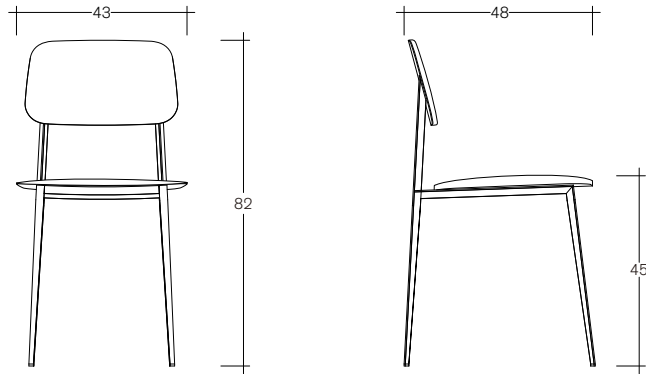

SIDE VIEW

Ethnicraft

Technical Drawing

FRONT VIEW