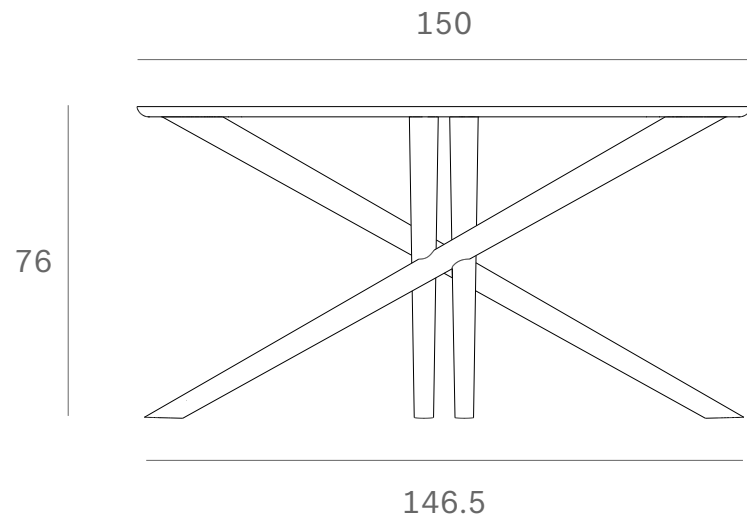

*Ethnicraft*

50545 - Oak Mikado round dining table - Dimensions (cm)

*Ethnicraft*

50545 - Oak Mikado round dining table - Dimensions (inches)