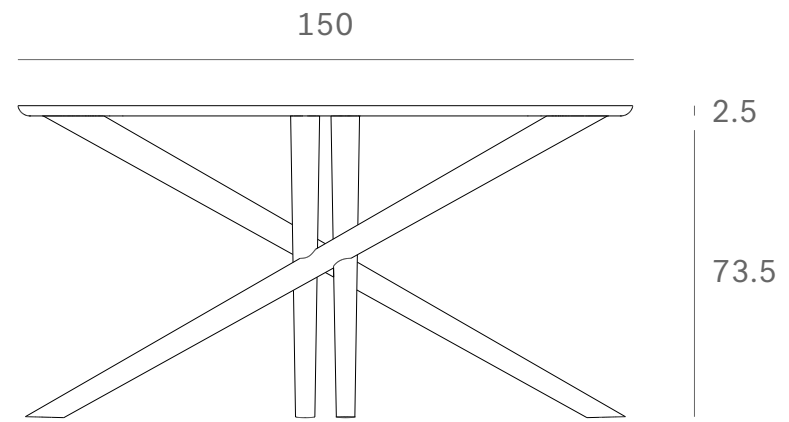

*Ethnicraft*

50545 - Oak Mikado round dining table - Dimensions (cm)

*Ethnicraft*

50545 - Oak Mikado round dining table - Dimensions (inches)