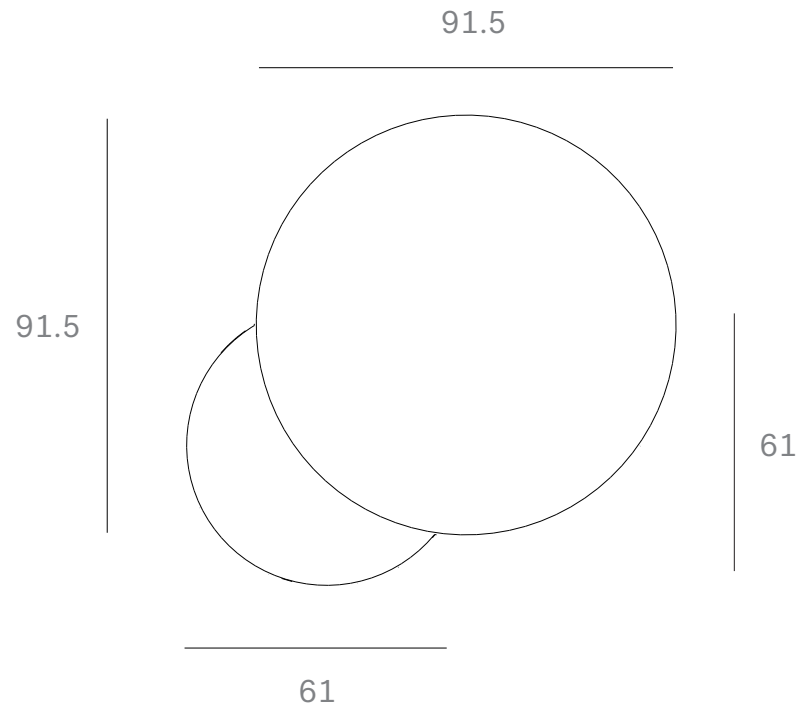

*Ethnicraft*

20700 - Bronze Copper Nesting coffee table set - Dimensions (cm)

*Ethnicraft*

20700 - Bronze Copper Nesting coffee table set - Dimensions (inches)