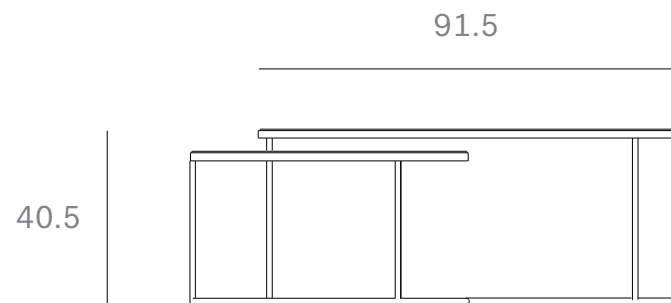

*Ethnicraft*

20700 - Bronze Copper Nesting coffee table set - Dimensions (cm)

*Ethnicraft*

20700 - Bronze Copper Nesting coffee table set - Dimensions (inches)