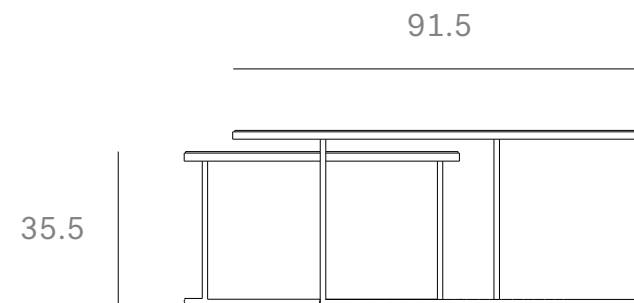

*Ethnicraft*

20700 - Bronze Copper Nesting coffee table set - Dimensions (cm)

*Ethnicraft*

20700 - Bronze Copper Nesting coffee table set - Dimensions (inches)