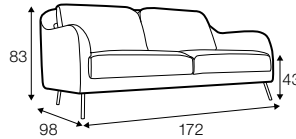

LUX lux

COVERS

FC fixed

armchair

footstool 70x70

2 seater

3 seater

set 1 right / or left

2 seater left / or right
+ chaiselongue right / or left

set 2

2 seater left + corner 90° + 2 seater right

extra dimensions

depth of seat

accessories

armchair armrest cover 48x22

armrest cover for others 55x22