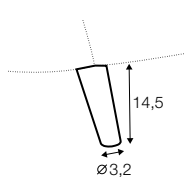

legs

no. 154D
wood