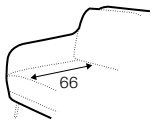

LUX lux

COVERS

FC fixed

armchair

footstool 70x70

2 seater

3 seater

set 1 right / or left

2 seater left / or right
+ chaiselongue right / or left

set 2

2 seater left + corner 90° + 2 seater right

extra dimensions

depth of seat

accessories

armchair armrest cover 48x22

armrest cover for others 55x22