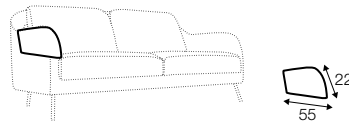

2 seater left / or right
+ chaiselongue right / or left

set 2

2 seater left + corner 90° + 2 seater right

extra dimensions

depth of seat

accessories

armchair armrest cover 48x22

armrest cover for others 55x22