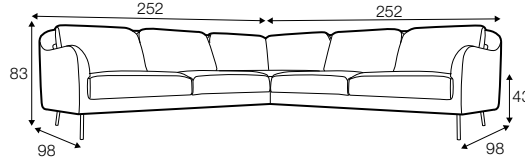

LUX lux

COVERS

FC fixed

armchair

footstool 70x70

2 seater

3 seater

set 1 right / or left

2 seater left / or right
+ chaiselongue right / or left

set 2

2 seater left + corner 90° + 2 seater right

extra dimensions

depth of seat

accessories

armchair armrest cover 48x22

armrest cover for others 55x22