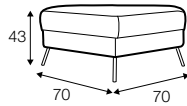

LUX lux

COVERS

FC fixed

armchair

footstool 70x70

2 seater

3 seater

set 1 right / or left

2 seater left / or right
+ chaiselongue right / or left

set 2

2 seater left + corner 90° + 2 seater right

extra dimensions

depth of seat

accessories

armchair armrest cover 48x22

armrest cover for others 55x22