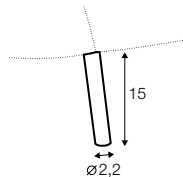

no. 160A
metal chrome,
painted black or grey
and brushed steel

*please check a cost of brushed steel finish with a sale representative.