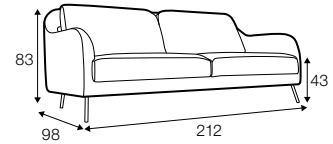

LUX lux

COVERS

FC fixed

armchair

footstool 70x70

2 seater

3 seater

set 1 right / or left

2 seater left / or right
+ chaiselongue right / or left

set 2

2 seater left + corner 90° + 2 seater right

extra dimensions

depth of seat

accessories

armchair armrest cover 48x22

armrest cover for others 55x22