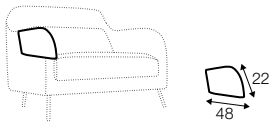

2 seater left / or right
+ chaiselongue right / or left

set 2

2 seater left + corner 90° + 2 seater right

extra dimensions

depth of seat

accessories

armchair armrest cover 48x22

armrest cover for others 55x22