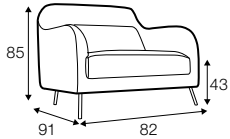

Karin

UPHOLSTERY

fabric

leather

COMFORTS

STD standard

LUX lux

COVERS

FC fixed

armchair