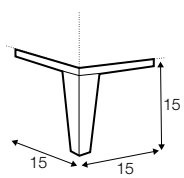

2 seater without armrests

3 seater left / or right

3 seater without armrests

3 XL seater left / or right

3 XL seater without armrests

chaiselongue right / or left

chaiselongue long right / or left

bench right / or left

corner 90°

extra dimensions

depth of seat

legs

no. 152
wood

no. 153
wood

no. 47
metal chrome,
painted black or grey
and brushed steel*

no. 104
metal chrome,
painted black or grey