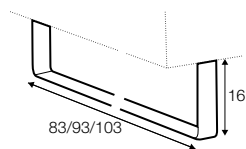

2 seater without armrests

3 seater left / or right

3 seater without armrests

3 XL seater left / or right

3 XL seater without armrests

chaiselongue right / or left

chaiselongue long right / or left

bench right / or left

corner 90°

extra dimensions

depth of seat

legs

no. 152
wood

no. 153
wood

no. 47
metal chrome,
painted black or grey
and brushed steel*

no. 104
metal chrome,
painted black or grey