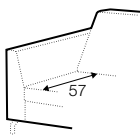

set 2 right / or left

3 seater left / or right + chaiselongue long right / or left

set 10 right / or left

3 seater left / or right + corner 90° + bench right / or left

set 11 right / or left

2 seater left / or right + corner 90° + bench right / or left

example of leather cover
3 seater

modular system

elements of the modular system

armchair left / or right

armchair
without armrests

armchair wide left / or right

armchair wide
without armrests

2 seater left / or right

2 seater without armrests

3 seater left / or right

3 seater without armrests

3 XL seater left / or right

3 XL seater without armrests

chaiselongue right / or left

chaiselongue long right / or left

bench right / or left

corner 90°

extra dimensions

depth of seat

legs

no. 152
wood

no. 153
wood

no. 47
metal chrome,
painted black or grey
and brushed steel*

no. 104
metal chrome,
painted black or grey