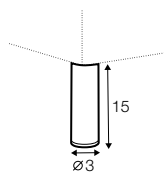

2 seater without armrests

3 seater left / or right

3 seater without armrests

3 XL seater left / or right

3 XL seater without armrests

chaiselongue right / or left

chaiselongue long right / or left

bench right / or left

corner 90°

extra dimensions

depth of seat

legs

no. 152
wood

no. 153
wood

no. 47
metal chrome,
painted black or grey
and brushed steel*

no. 104
metal chrome,
painted black or grey