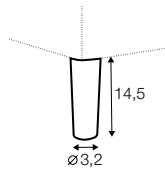

2 seater without armrests

3 seater left / or right

3 seater without armrests

3 XL seater left / or right

3 XL seater without armrests

chaiselongue right / or left

chaiselongue long right / or left

bench right / or left

corner 90°

extra dimensions

depth of seat

legs

no. 152
wood

no. 153
wood

no. 47
metal chrome,
painted black or grey
and brushed steel*

no. 104
metal chrome,
painted black or grey