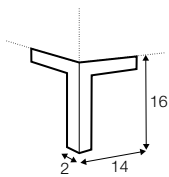

2 seater without armrests

3 seater left / or right

3 seater without armrests

3 XL seater left / or right

3 XL seater without armrests

chaiselongue right / or left

chaiselongue long right / or left

bench right / or left

corner 90°

extra dimensions

depth of seat

legs

no. 152
wood

no. 153
wood

no. 47
metal chrome,
painted black or grey
and brushed steel*

no. 104
metal chrome,
painted black or grey