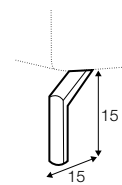

no. 119
metal chrome,
painted black or grey
and brushed steel*

*please check a cost of brushed steel finish with a sale representative.