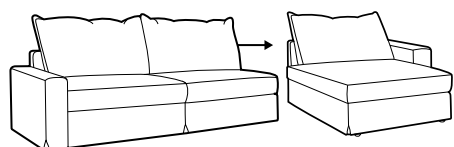

lux

fixed

loose

modular system

All elements available also as freestanding elements.

armchair

footstool 96x96

3 seater

set 1 left / or right

3 seater left / or right + armchair right / or left

set 2 right / or left

3 seater left / or right + chaiselongue right / or left

set 3

3 seater left + corner 90° + 3 seater right

set 4 right / or left

3 seater left / or right + corner 90° + armchair right / or left

modular system

elements of the modular system

armchair left / or right

armchair without armrests

3 seater left / or right

3 seater without armrests