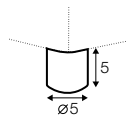

chaiselongue right / or left

chaiselongue
without armrests

corner 90°

extra dimensions

depth of seat

accessories

armrest A

armrest B

cushion
50x30

cushion
40x40

cushion
45x45

Deco cushions must be ordered separately.

legs

no. 173
wood

no. 36
plastic