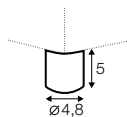

chaiselongue right / or left

chaiselongue
without armrests

corner 90°

extra dimensions

depth of seat

accessories

armrest A

armrest B

cushion
50x30

cushion
40x40

cushion
45x45

Deco cushions must be ordered separately.

legs

no. 173
wood

no. 36
plastic