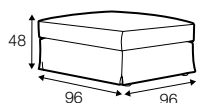

lux

fixed

loose

modular system

All elements available also as freestanding elements.

armchair

footstool 96x96

3 seater

set 1 left / or right

3 seater left / or right + armchair right / or left

set 2 right / or left

3 seater left / or right + chaiselongue right / or left

set 3

3 seater left + corner 90° + 3 seater right

set 4 right / or left